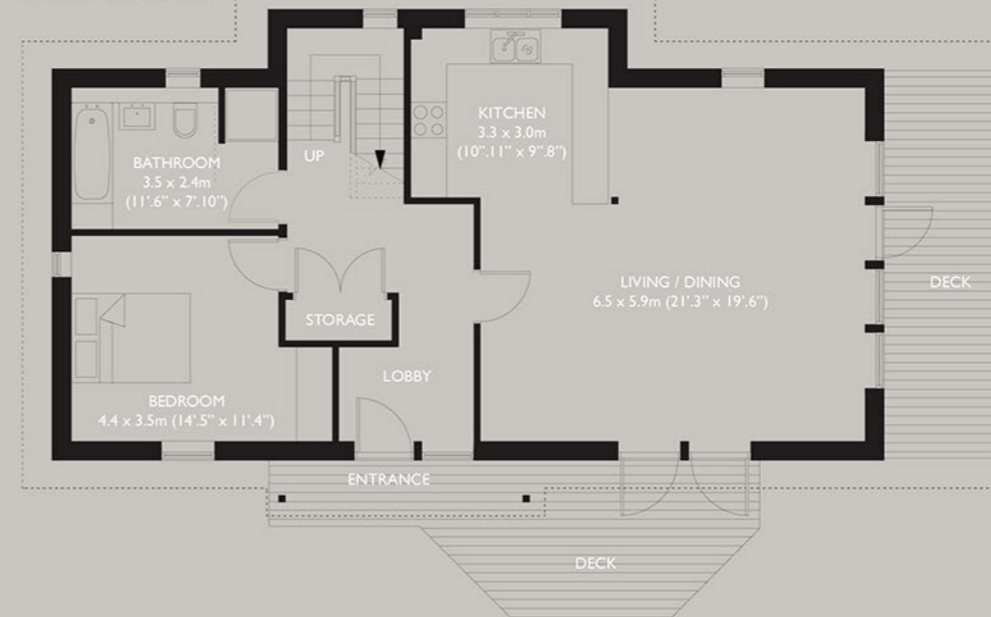

# I THORPE **VIEW**

A **LUXURY 3 BEDROOM LODGE** individually designed with accommodation over two floors maximising the superb views over the stunning Wharfedale Valley and Dales.

# I THORPE VIEW

A LUXURY 3 BEDROOM LODGE individually designed with accommodation over two floors maximising the superb views over the stunning Wharfedale Valley and Dales.

## GROUND FLOOR

## FIRST FLOOR

Plans correct at time of print but may be subject to change.