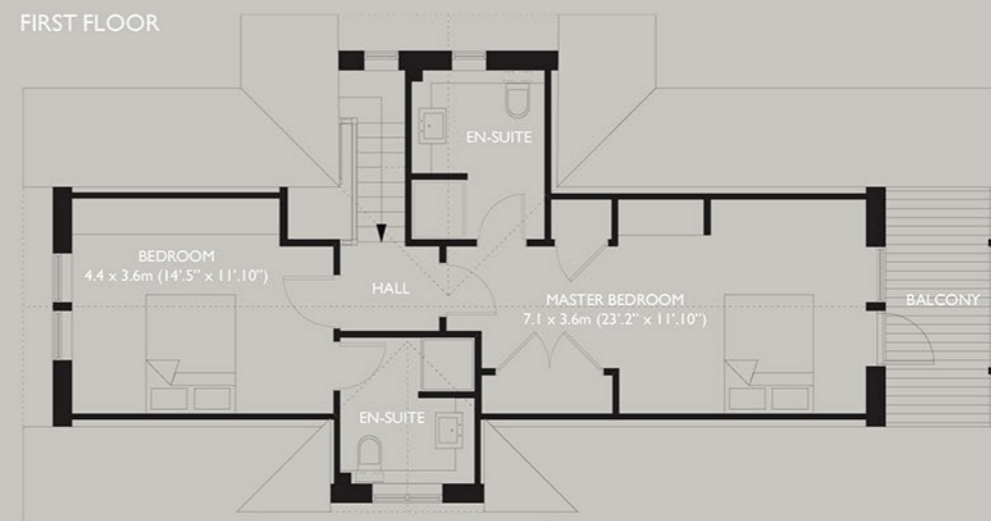

# I THORPE VIEW

A LUXURY 3 BEDROOM LODGE individually designed with accommodation over two floors maximising the superb views over the stunning Wharfedale Valley and Dales.

## GROUND FLOOR

## FIRST FLOOR

Plans correct at time of print but may be subject to change.