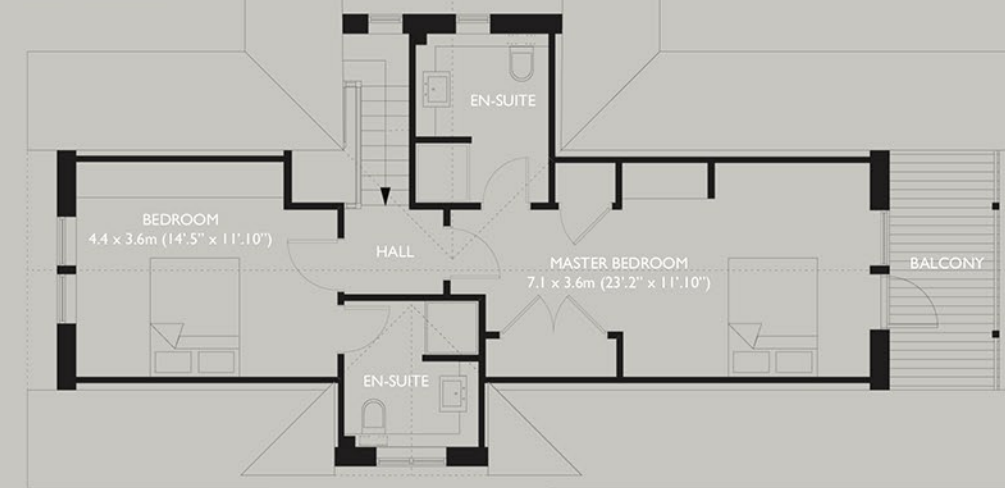

# 2 THORPE VIEW

A LUXURY 3 BEDROOM LODGE individually designed with accommodation over two floors maximising the superb views over the stunning Wharfedale Valley and Dales.

## GROUND FLOOR

## FIRST FLOOR

Plans correct at time of print but may be subject to change.