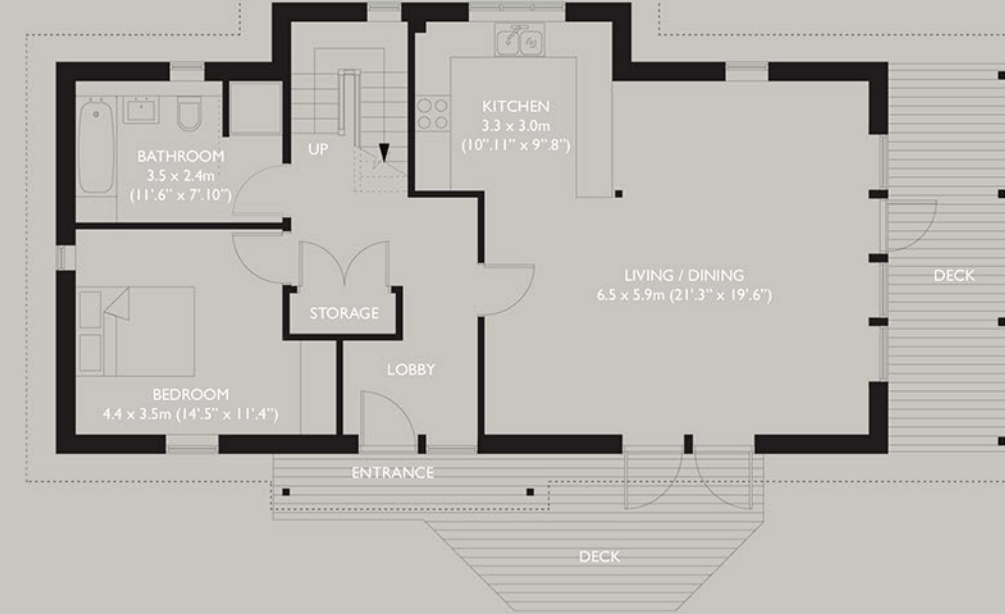

# 2 THORPE **VIEW**

**A LUXURY 3 BEDROOM LODGE** individually designed with accommodation over two floors maximising the superb views over the stunning Wharfedale Valley and Dales.

# 2 THORPE VIEW

A LUXURY 3 BEDROOM LODGE individually designed with accommodation over two floors maximising the superb views over the stunning Wharfedale Valley and Dales.

## GROUND FLOOR

## FIRST FLOOR

Plans correct at time of print but may be subject to change.