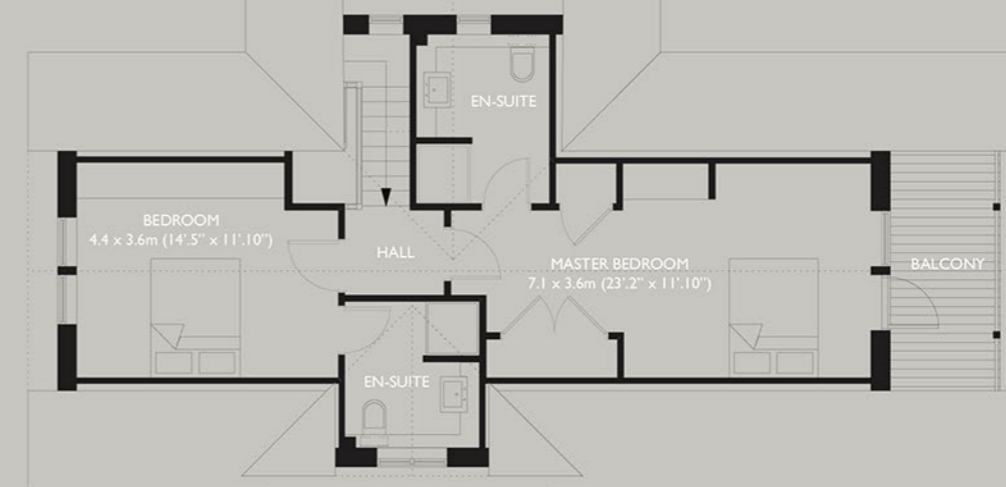

3 THORPE **VIEW**

A LUXURY 3 BEDROOM LODGE individually designed with accommodation over two floors maximising the superb views over the stunning Wharfedale Valley and Dales.

3 THORPE VIEW

A LUXURY 3 BEDROOM LODGE individually designed with accommodation over two floors maximising the superb views over the stunning Wharfedale Valley and Dales.

GROUND FLOOR

FIRST FLOOR

Plans correct at time of print but may be subject to change.