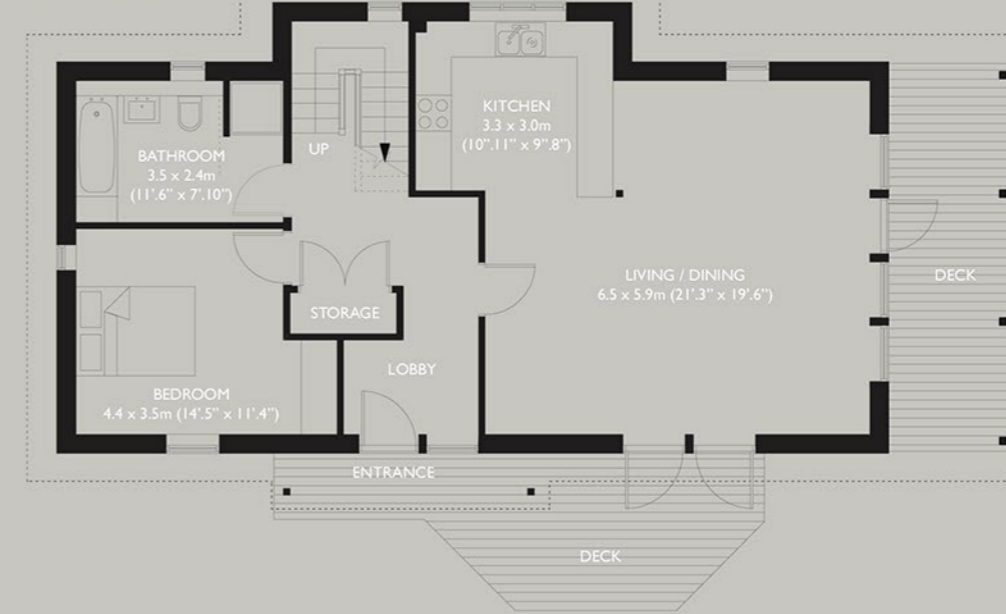

3 THORPE **VIEW**

A LUXURY 3 BEDROOM LODGE individually designed with accommodation over two floors maximising the superb views over the stunning Wharfedale Valley and Dales.

3 THORPE VIEW

A LUXURY 3 BEDROOM LODGE individually designed with accommodation over two floors maximising the superb views over the stunning Wharfedale Valley and Dales.

GROUND FLOOR

FIRST FLOOR

Plans correct at time of print but may be subject to change.