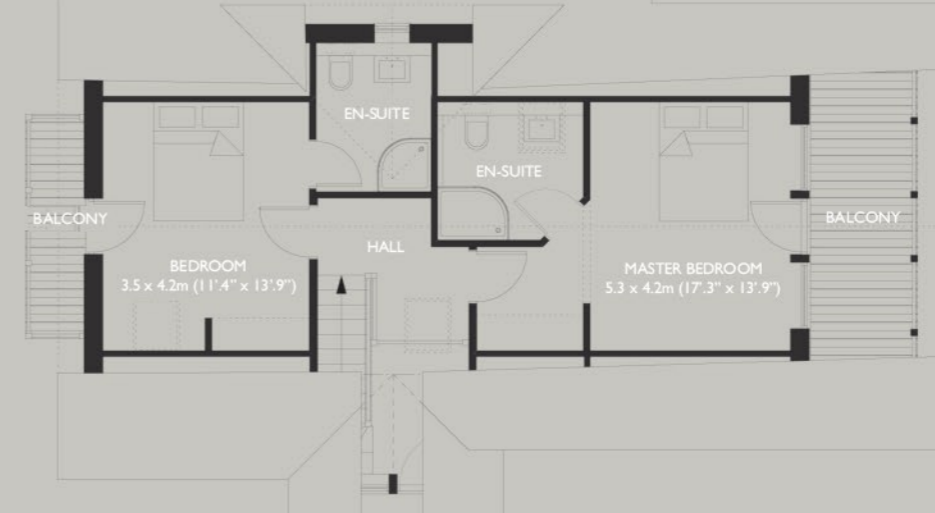

4THORPE **VIEW**

A LUXURY 4 BEDROOM LODGE individually designed with accommodation over two floors maximising the superb views over the stunning Wharfedale Valley and Dales.

4 THORPE VIEW

A LUXURY 4 BEDROOM LODGE individually designed with accommodation over two floors maximising the superb views over the stunning Wharfedale Valley and Dales.

GROUND FLOOR

FIRST FLOOR

Plans correct at time of print but may be subject to change.