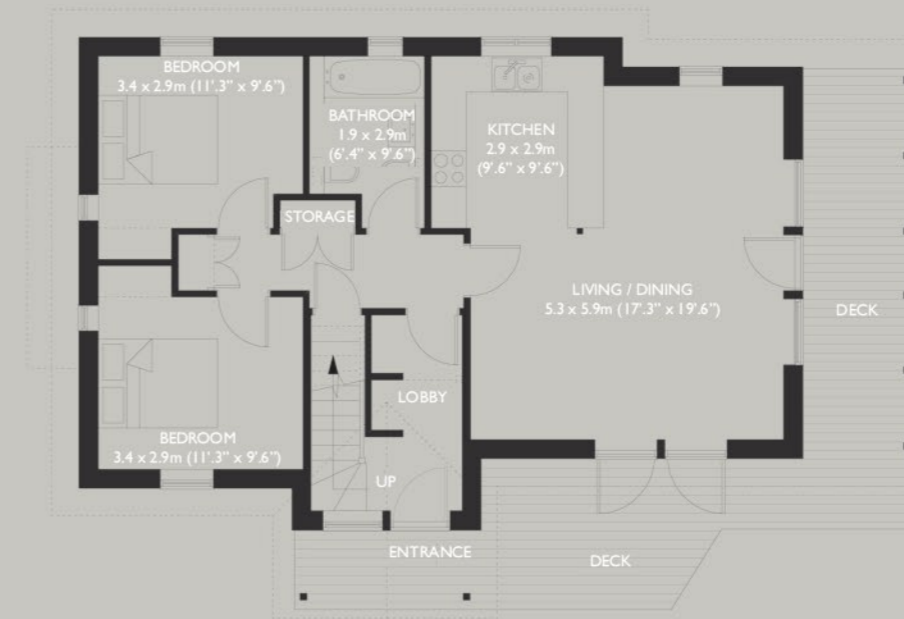

4THORPE **VIEW**

A LUXURY 4 BEDROOM LODGE individually designed with accommodation over two floors maximising the superb views over the stunning Wharfedale Valley and Dales.

4 THORPE VIEW

A LUXURY 4 BEDROOM LODGE individually designed with accommodation over two floors maximising the superb views over the stunning Wharfedale Valley and Dales.

GROUND FLOOR

FIRST FLOOR

Plans correct at time of print but may be subject to change.