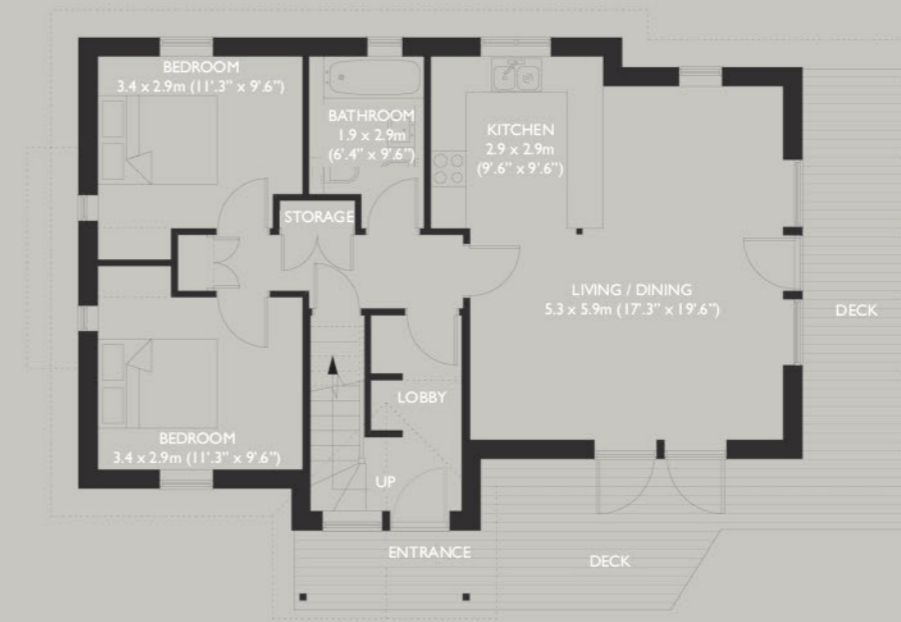

# 5 THORPE **VIEW**

**A LUXURY 4 BEDROOM LODGE** individually designed with accommodation over two floors maximising the superb views over the stunning Wharfedale Valley and Dales.

# 5 THORPE VIEW

A LUXURY 4 BEDROOM LODGE individually designed with accommodation over two floors maximising the superb views over the stunning Wharfedale Valley and Dales.

## GROUND FLOOR

## FIRST FLOOR

Plans correct at time of print but may be subject to change.