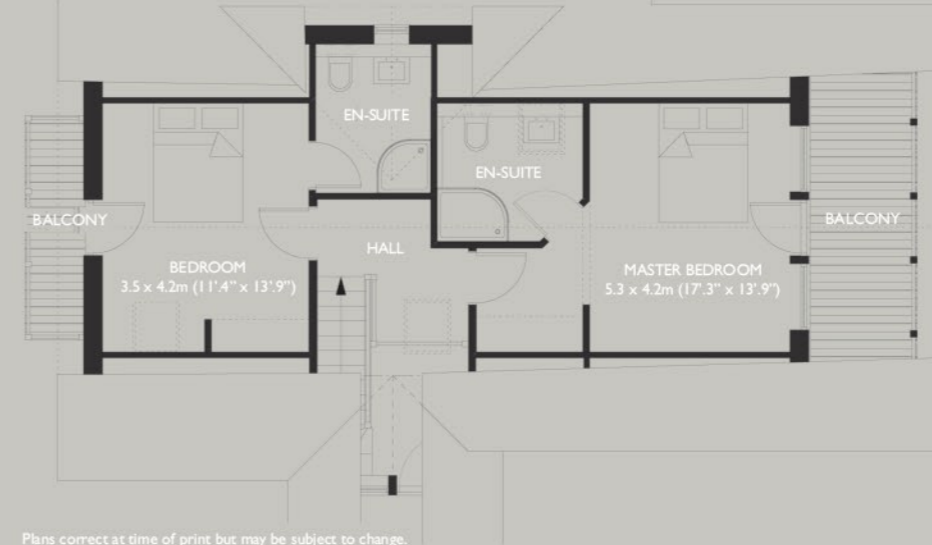

# 5 THORPE **VIEW**

**A LUXURY 4 BEDROOM LODGE** individually designed with accommodation over two floors maximising the superb views over the stunning Wharfedale Valley and Dales.

# 5 THORPE VIEW

A LUXURY 4 BEDROOM LODGE individually designed with accommodation over two floors maximising the superb views over the stunning Wharfedale Valley and Dales.

## GROUND FLOOR

## FIRST FLOOR

Plans correct at time of print but may be subject to change.