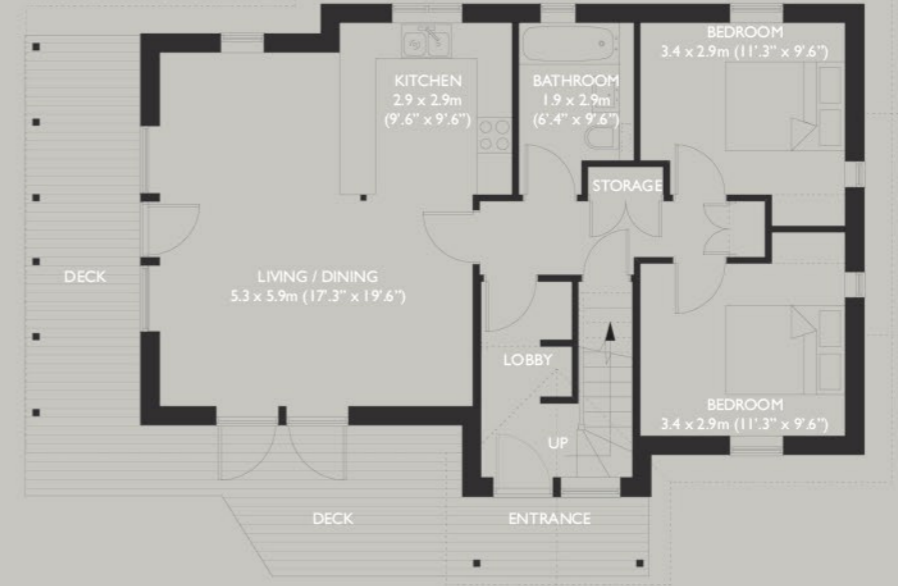

# 6 THORPE VIEW

A LUXURY 4 BEDROOM LODGE individually designed with accommodation over two floors maximising the superb views over the stunning Wharfedale Valley and Dales.

## GROUND FLOOR

## FIRST FLOOR

Plans correct at time of print but may be subject to change.