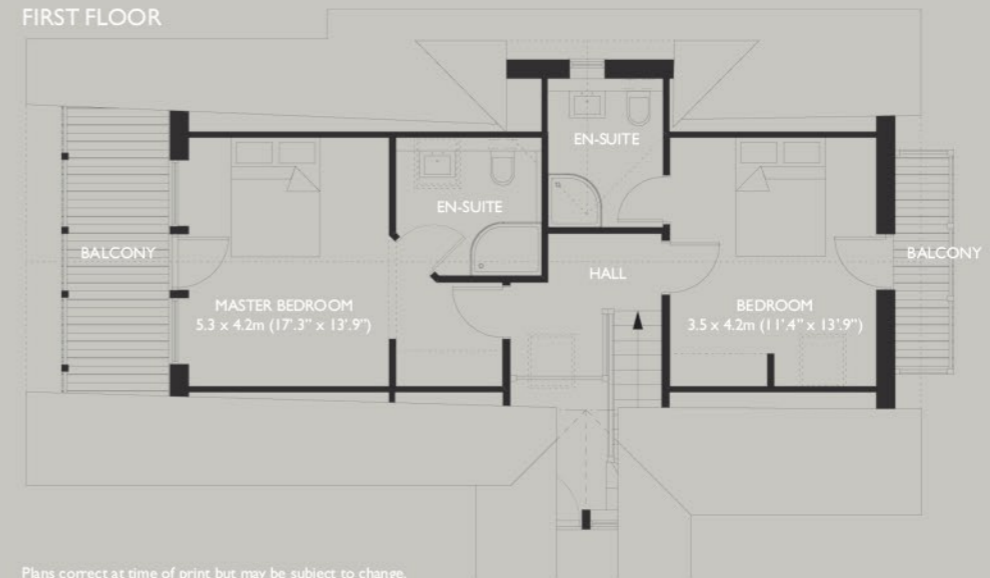

# 6 THORPE VIEW

A LUXURY 4 BEDROOM LODGE individually designed with accommodation over two floors maximising the superb views over the stunning Wharfedale Valley and Dales.

## GROUND FLOOR

## FIRST FLOOR

Plans correct at time of print but may be subject to change.