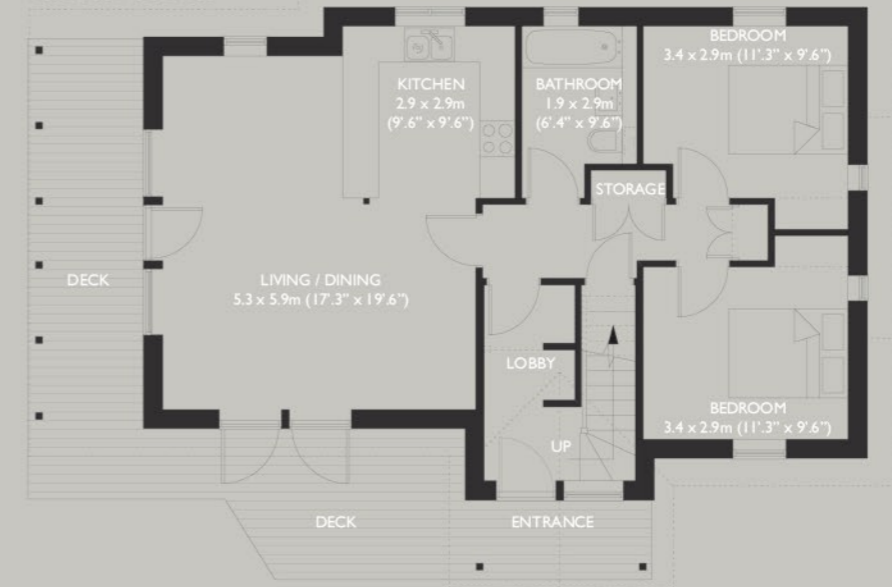

7THORPE **VIEW**

A LUXURY 4 BEDROOM LODGE individually designed with accommodation over two floors maximising the superb views over the stunning Wharfedale Valley and Dales.

7 THORPE VIEW

A LUXURY 4 BEDROOM LODGE individually designed with accommodation over two floors maximising the superb views over the stunning Wharfedale Valley and Dales.

GROUND FLOOR

FIRST FLOOR

Plans correct at time of print but may be subject to change.