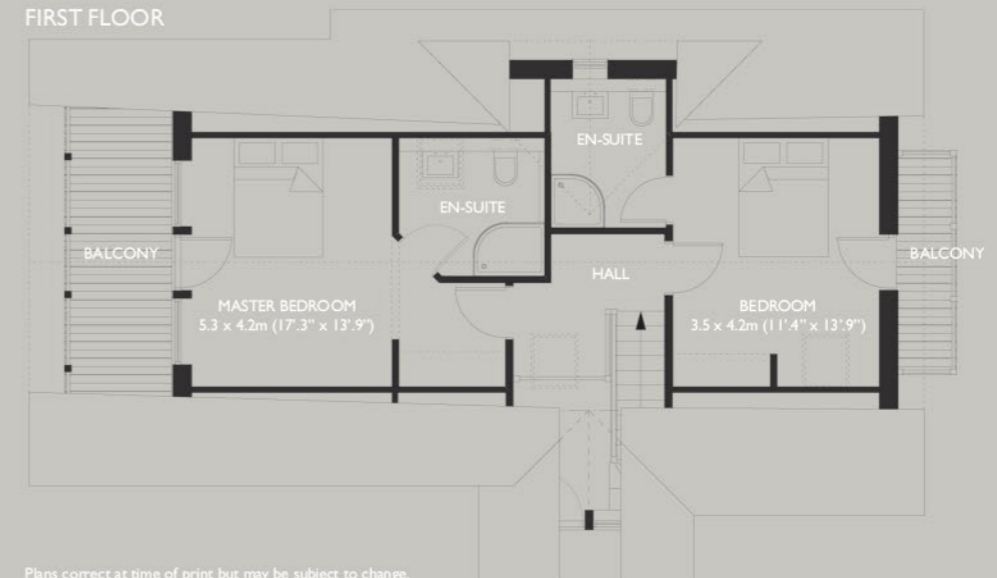

7THORPE **VIEW**

A LUXURY 4 BEDROOM LODGE individually designed with accommodation over two floors maximising the superb views over the stunning Wharfedale Valley and Dales.

7 THORPE VIEW

A LUXURY 4 BEDROOM LODGE individually designed with accommodation over two floors maximising the superb views over the stunning Wharfedale Valley and Dales.

GROUND FLOOR

FIRST FLOOR

Plans correct at time of print but may be subject to change.