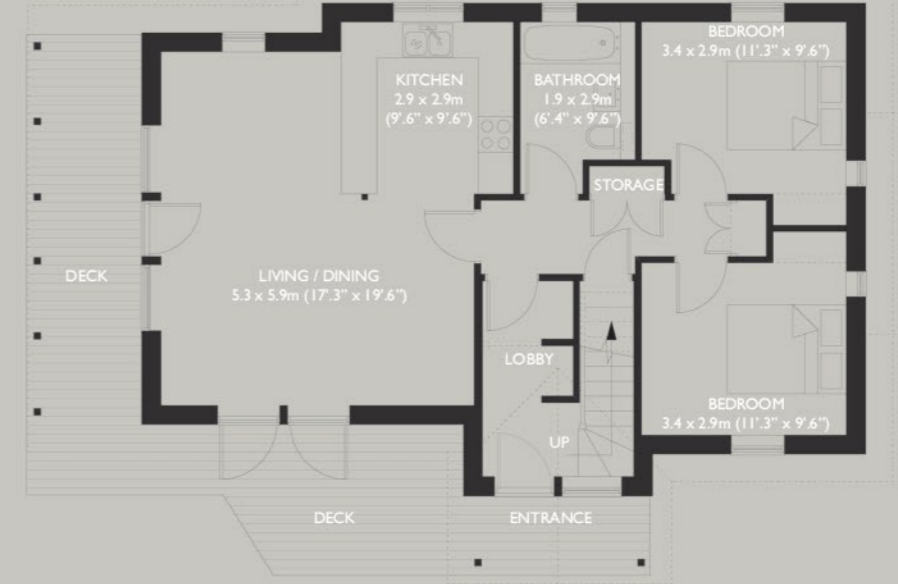

# 8 THORPE **VIEW**

**A LUXURY 4 BEDROOM LODGE** individually designed with accommodation over two floors maximising the superb views over the stunning Wharfedale Valley and Dales.

# 8 THORPE VIEW

A LUXURY 4 BEDROOM LODGE individually designed with accommodation over two floors maximising the superb views over the stunning Wharfedale Valley and Dales.

## GROUND FLOOR

## FIRST FLOOR

Plans correct at time of print but may be subject to change.